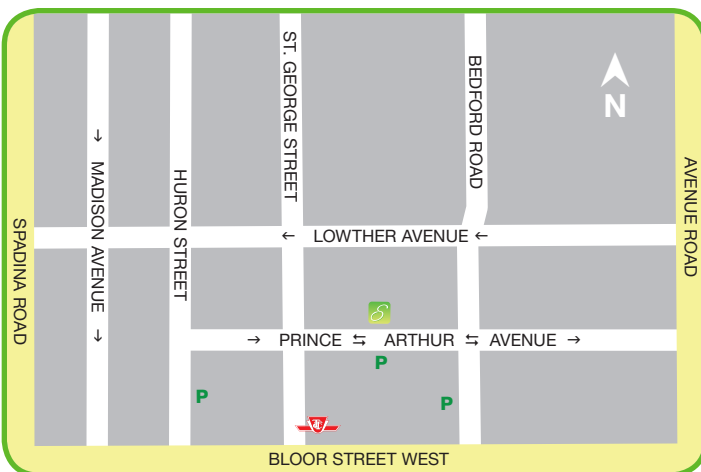

LOCATION GUIDE FOR OUT OF TOWN PATIENTS

OUR CLINIC

Slimband® is located at:
64 Prince Arthur Avenue,
Toronto, ON, M5R 1B4
Ph: 1 800 298 0684

ACCOMMODATION

There are a number of hotels located near the Slimband® clinic. Below are the details of these accommodation options.

SUPER 8 HOTEL

222 Spadina Avenue,
Toronto, ON, M5T 2C2
Ph: 647-426-8118

www.super8toronto.com

Slimband® has an arrangement with the Super 8 Hotel on Spadina Avenue, which provides Slimband® patients with accommodation for \$79 per night accompanied with a doctor's note. Please be sure to mention this offer to the booking agent upon making a reservation.

INTERCONTINENTAL HOTEL YORKVILLE

Rating: ★★★★★

220 Bloor Street West,
Toronto, ON, M5S 1T8
Ph: 416-960-5200

www.toronto.intercontinental.com

PARKING & TRANSPORTATION

Parking is available at the rear of the building, however spaces are limited. Metered parking is also available on Prince Arthur Avenue right outside the clinic. There are also three parking lots nearby - two Green P lots are located on Bedford Road and Huron Street; paid underground parking is available right across the street from our building.

The Slimband® clinic is easily accessible by public transit, the TTC (Toronto Transit Commission) and is approximately 200 meters from the St. George subway station. For more details visit www.ttc.ca.